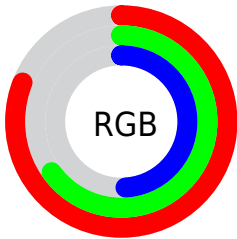

Distribution

- Red (81%)
- Green (65%)
- Blue (49%)