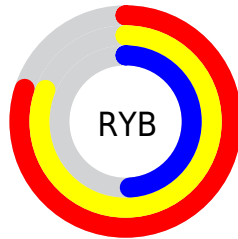

- Red (80%)
- Yellow (81%)
- Blue (49%)