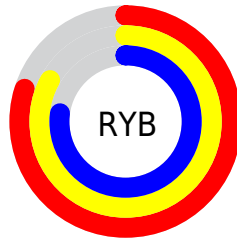

- Red (80%)
- Yellow (83%)
- Blue (77%)