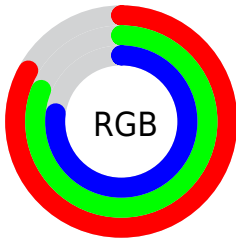

Distribution

- Red (83%)
- Green (81%)
- Blue (77%)