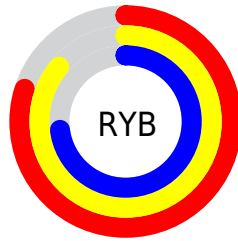

- Red (80%)
- Yellow (86%)
- Blue (73%)