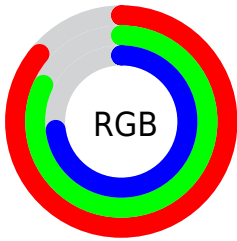

Distribution

- Red (86%)
- Green (82%)
- Blue (73%)