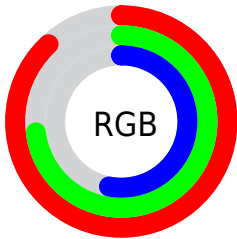

Distribution

- Red (88%)
- Green (73%)
- Blue (53%)