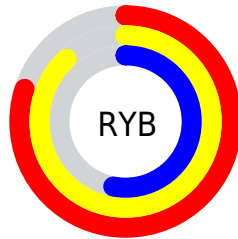

- Red (80%)
- Yellow (88%)
- Blue (53%)