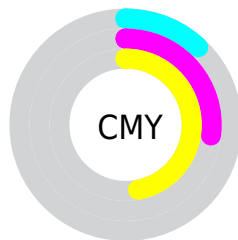

# Details

The RYB color **204, 225, 135** is a light color, and the websafe version is hex **FFCC99**. A complement of this color would be **135, 162, 225**, and the grayscale version is **192, 192, 192**.

A 20% lighter version of the original color is **205, 255, 189**, and **146, 168, 85** is the 20% darker color. If you saturate the color by 10%, you get **200, 225, 113**, and if you desaturate by 10%, it is **208, 225, 157**.

# Distribution

- Red (88%)
- Green (73%)
- Blue (53%)

- Red (80%)
- Yellow (88%)
- Blue (53%)

- Cyan (0%)
- Magenta (17%)
- Yellow (40%)
- Black (12%)

- Cyan (12%)
- Magenta (27%)
- Yellow (47%)

# Brightness & Saturation Gradients

These gradients show how the RYB color 204, 225, 135 changes by changing the brightness by 10 percent. The first figure shows a shift by +10% for each color and the second figure -10%.