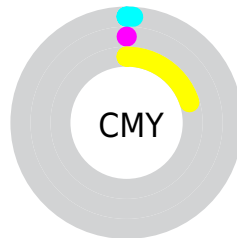

Details

The RYB color **204, 255, 207** is a light color, and the websafe version is hex **FFFCC**. A complement of this color would be **207, 204, 255**, and the grayscale version is **248, 248, 248**.

A 20% lighter version of the original color is **255, 255, 255**, and **150, 198, 153** is the 20% darker color. If you saturate the color by 10%, you get **179, 255, 183**, and if you desaturate by 10%, it is **230, 255, 231**.

Distribution

- Red (99%)
- Green (100%)
- Blue (80%)

- Red (80%)
- Yellow (100%)
- Blue (81%)

- Cyan (1%)
- Magenta (0%)
- Yellow (20%)
- Black (0%)

- Cyan (1%)
- Magenta (0%)
- Yellow (20%)

Brightness & Saturation Gradients

These gradients show how the RYB color 204, 255, 207 changes by changing the brightness by 10 percent. The first figure shows a shift by +10% for each color and the second figure -10%.

Similar to the brightness gradients but the following saturation gradients show a change of the RYB color 204, 255, 207 by changing the saturation by 10% instead.