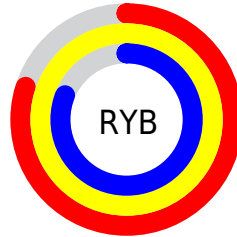

- Red (80%)
- Yellow (100%)
- Blue (81%)