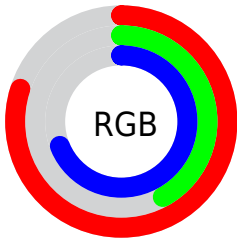

Distribution

Red (80%)

Green (42%)

Blue (69%)