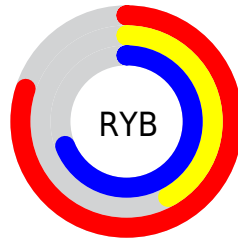

Details

The RYB color **205, 106, 175** is a light color, and the websafe version is hex **CC6699**. A complement of this color would be **106, 182, 205**, and the grayscale version is **143, 143, 143**.

A 20% lighter version of the original color is **255, 160, 231**, and **148, 53, 122** is the 20% darker color. If you saturate the color by 10%, you get **205, 86, 169**, and if you desaturate by 10%, it is **205, 127, 181**.

Distribution

Red (80%)

Green (42%)

Blue (69%)

Red (80%)

Yellow (42%)

Blue (69%)

Cyan (0%)