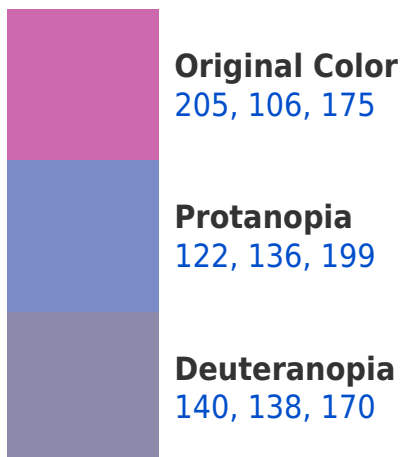

A 20% lighter version of the original color is **255, 160, 231**, and **148, 53, 122** is the 20% darker color. If you saturate the color by 10%, you get **205, 86, 169**, and if you desaturate by 10%, it is **205, 127, 181**.

Large Text (above 18pt) WCAG AAA ✓ Pass

Any Text WCAG AAA × Fail

If you want to check with other color combinations, try the [Color Contrast Checker](#).

RYB 205, 106, 175 Background

This preview shows how black text looks on a background with the RYB color 205, 106, 175.

This preview shows how white text looks on a background with the RYB color 205, 106, 175.

Color Blindness Simulation

Color vision deficiency is a very complex topic, and I could not describe the different causes any better than Wikipedia does, so if you want to learn more, you should check out their [article about color blindness](#).

Dichromacy

Tritanopia
200, 117, 125

Trichromacy

Original Color

205, 106, 175

Protanomaly

152, 127, 190

Deuteranomaly