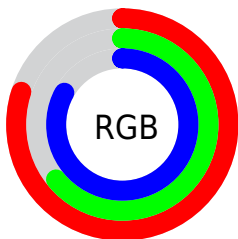

Distribution

Red (80%)

Green (64%)

Blue (83%)