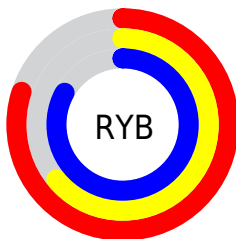

Red (80%)

Yellow (64%)

Blue (83%)