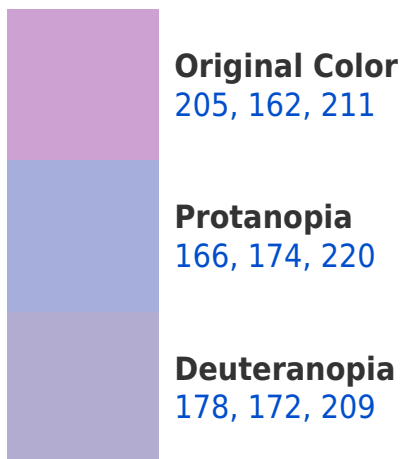

A 20% lighter version of the original color is **255, 217, 255**, and **150, 110, 156** is the 20% darker color. If you saturate the color by 10%, you get **202, 141, 211**, and if you desaturate by 10%, it is **208, 183, 211**.

162, 198, 211

105, 94, 95

168, 0, 21

41, 0, 5

Previews

White Background

This preview shows how the RYB color 205, 162, 211 looks on a white background.

Color Contrast Check

RYB 205, 162, 211 Background

This preview shows how black text looks on a background with the RYB color 205, 162, 211.

This preview shows how white text looks on a background with the RYB color 205, 162, 211.

Dichromacy

Tritanopia
201, 168, 181

Trichromacy

Original Color
205, 162, 211

Protanomaly
180, 170, 217

Deuteranomaly
188, 168, 210

Tritanomaly
202, 166, 192

Monochromacy