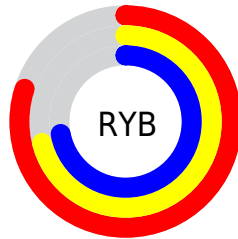

- Red (80%)
- Yellow (71%)
- Blue (72%)