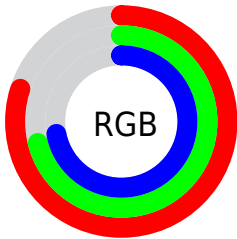

Distribution

- Red (80%)
- Green (71%)
- Blue (72%)