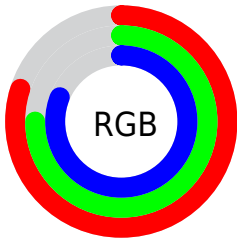

Distribution

- Red (80%)
- Green (75%)
- Blue (81%)