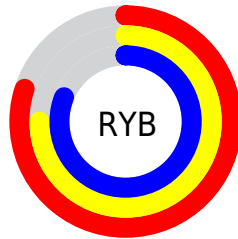

- Red (80%)
- Yellow (75%)
- Blue (81%)