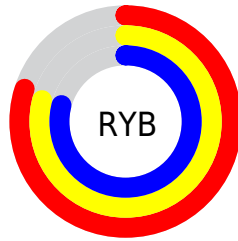

- Red (80%)
- Yellow (79%)
- Blue (79%)