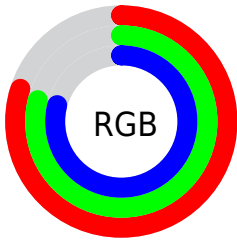

Distribution

- Red (80%)
- Green (79%)
- Blue (79%)