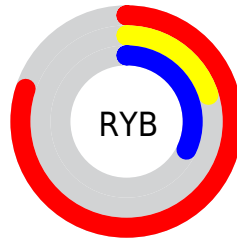

- Red (80%)
- Yellow (20%)
- Blue (32%)