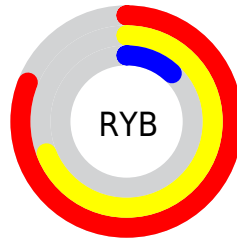

- Red (81%)
- Yellow (69%)
- Blue (12%)