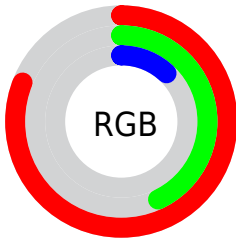

Distribution

- Red (81%)
- Green (43%)
- Blue (12%)