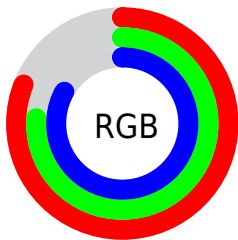

Distribution

- Red (81%)
- Green (76%)
- Blue (83%)