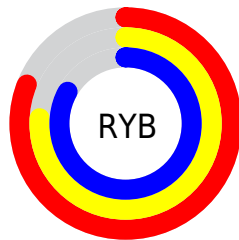

- Red (81%)
- Yellow (76%)
- Blue (83%)