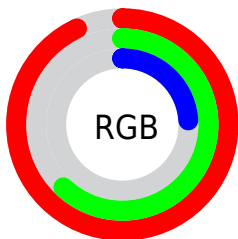

Distribution

- Red (93%)
- Green (62%)
- Blue (24%)