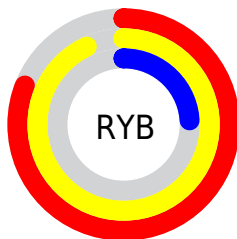

- Red (81%)
- Yellow (93%)
- Blue (24%)