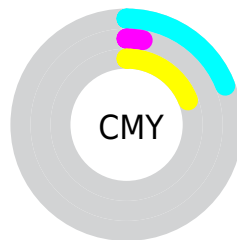

Details

The RYB color **206, 247, 247** is a light color, and the websafe version is hex **CCFFCC**. A complement of this color would be **247, 206, 247**, and the grayscale version is **230, 230, 230**.

A 20% lighter version of the original color is **255, 255, 255**, and **151, 190, 191** is the 20% darker color. If you saturate the color by 10%, you get **181, 247, 247**, and if you desaturate by 10%, it is **231, 247, 247**.

Distribution

- Red (81%)
- Green (97%)
- Blue (81%)

- Red (81%)
- Yellow (97%)
- Blue (97%)

- Cyan (17%)
- Magenta (0%)
- Yellow (17%)
- Black (3%)

- Cyan (19%)
- Magenta (3%)
- Yellow (19%)

Brightness & Saturation Gradients

These gradients show how the RYB color 206, 247, 247 changes by changing the brightness by 10 percent. The first figure shows a shift by +10% for each color and the second figure -10%.

Similar to the brightness gradients but the following saturation gradients show a change of the RYB color 206, 247, 247 by changing the saturation by 10% instead.