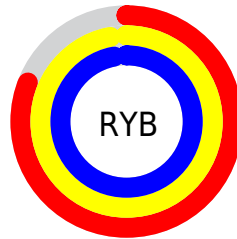

- Red (81%)
- Yellow (97%)
- Blue (97%)