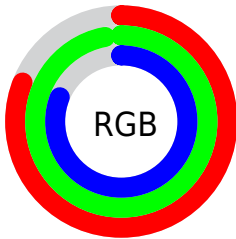

Distribution

- Red (81%)
- Green (97%)
- Blue (81%)