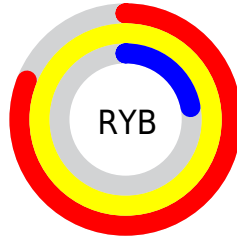

- Red (81%)
- Yellow (100%)
- Blue (22%)