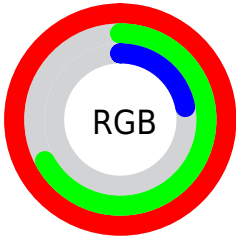

Distribution

- Red (100%)
- Green (67%)
- Blue (22%)