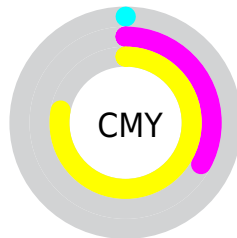

Details

The RYB color **206, 255, 57** is a light color, and the websafe version is hex **FF9933**. The color can be described as light washed orange. A complement of this color would be **57, 116, 255**, and the grayscale version is **183, 183, 183**.

A 20% lighter version of the original color is **150, 255, 112**, and **123, 193, 0** is the 20% darker color. If you saturate the color by 10%, you get **199, 255, 31**, and if you desaturate by 10%, it is **211, 255, 82**.

Distribution

- Red (100%)
- Green (67%)
- Blue (22%)

- Red (81%)
- Yellow (100%)
- Blue (22%)

- Cyan (0%)
- Magenta (33%)
- Yellow (78%)
- Black (0%)

- Cyan (0%)
- Magenta (33%)
- Yellow (78%)

Brightness & Saturation Gradients

These gradients show how the RYB color 206, 255, 57 changes by changing the brightness by 10 percent. The first figure shows a shift by +10% for each color and the second figure -10%.

Similar to the brightness gradients but the following saturation gradients show a change of the RYB color 206, 255, 57 by changing the saturation by 10% instead.