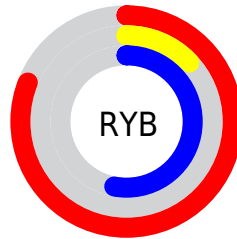

- Red (81%)
- Yellow (13%)
- Blue (53%)