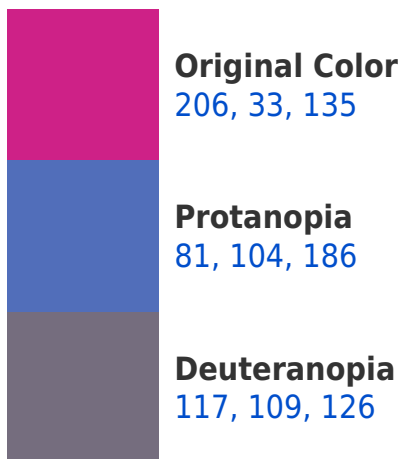

Any Text WCAG AAA × Fail

Black Background

This preview shows how the RYB color 206, 33, 135 looks on a black background.

Color Contrast Check

Large Text (above 18pt) WCAG AA ✓ Pass

Any Text WCAG AA × Fail

Large Text (above 18pt) WCAG AAA × Fail

Any Text WCAG AAA × Fail

If you want to check with other color combinations, try the [Color Contrast Checker](#).

R Y B 206, 33, 135 Background

This preview shows how black text looks on a background with the RYB color 206, 33, 135.

This preview shows how white text looks on a background with the RYB color 206, 33, 135.

Color Blindness Simulation

Color vision deficiency is a very complex topic, and I could not describe the different causes any better than Wikipedia does, so if you want to learn more, you should check out their [article about color blindness](#).

Dichromacy

Tritanopia
201, 60, 63

Trichromacy

Original Color

206, 33, 135

Protanomaly

126, 82, 167

Deuteranomaly