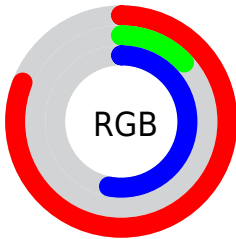

Distribution

- Red (81%)
- Green (13%)
- Blue (53%)