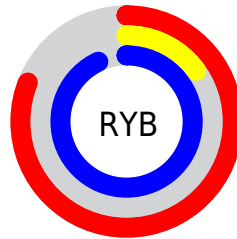

- Red (81%)
- Yellow (15%)
- Blue (93%)