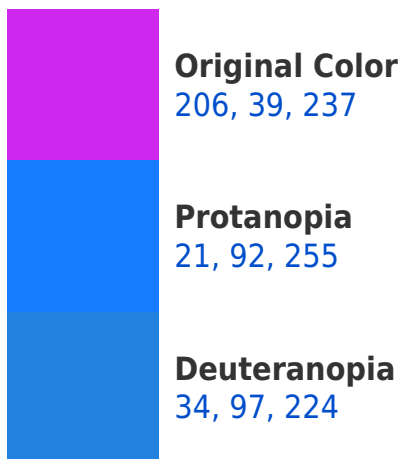

A 20% lighter version of the original color is **255, 108, 255**, and **146, 0, 180** is the 20% darker color. If you saturate the color by 10%, you get **202, 15, 237**, and if you desaturate by 10%, it is **210, 63, 237**.

39, 188, 237

117, 106, 107

181, 0, 28

54, 0, 8

Previews

White Background

This preview shows how the RYB color 206, 39, 237 looks on a white background.

Color Contrast Check

RYB 206, 39, 237 Background

This preview shows how black text looks on a background with the RYB color 206, 39, 237.

This preview shows how white text looks on a background with the RYB color 206, 39, 237.

Dichromacy

Tritanopia
189, 98, 105

Trichromacy

Original Color

206, 39, 237

Protanomaly

88, 92, 248

Deuteranomaly