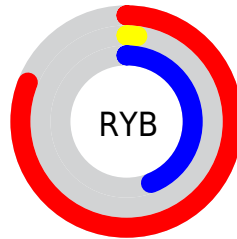

- Red (81%)
- Yellow (2%)
- Blue (44%)