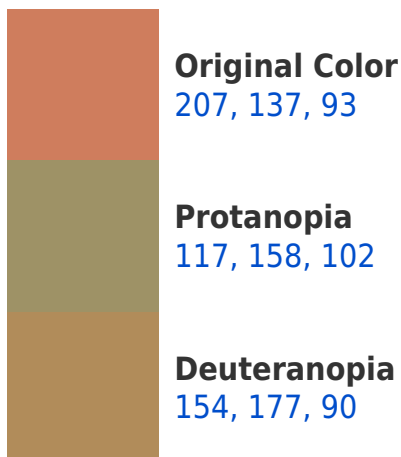

# Black Background

This preview shows how the RYB color 207, 137, 93 looks on a black background.

## R Y B 207, 137, 93 Background

This preview shows how black text looks on a background with the R Y B color 207, 137, 93.

This preview shows how white text looks on a background with the R Y B color 207, 137, 93.

## Dichromacy

**Tritanopia**  
210, 120, 129

# Trichromacy

**Original Color**

207, 137, 93

**Protanomaly**

174, 176, 99

**Deuteranomaly**

188, 168, 91

**Tritanomaly**