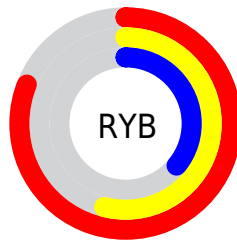

# Details

The RYB color **207, 137, 93** is a dark color, and the websafe version is hex **CC9966**. The color can be described as middle muted orange. A complement of this color would be **93, 141, 207**, and the grayscale version is **146, 146, 146**.

A 20% lighter version of the original color is **255, 193, 144**, and **149, 86, 46** is the 20% darker color. If you saturate the color by 10%, you get **207, 125, 72**, and if you desaturate by 10%, it is **207, 150, 114**.

# Distribution

Red (81%)

Green (49%)

Blue (36%)

Red (81%)

Yellow (54%)

Blue (36%)

Cyan (0%)