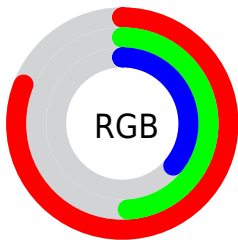

Distribution

Red (81%)

Green (49%)

Blue (36%)