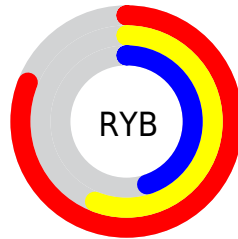

- Red (81%)
- Yellow (56%)
- Blue (45%)