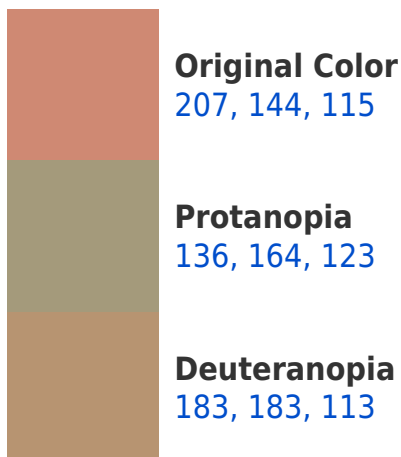

White Background

This preview shows how the RYB color 207, 144, 115 looks on a white background.

Color Contrast Check

Large Text (above 18pt) WCAG AA × Fail

Any Text WCAG AA × Fail

Large Text (above 18pt) WCAG AAA × Fail

Large Text (above 18pt) WCAG AAA ✓ Pass

Any Text WCAG AAA ✓ Pass

If you want to check with other color combinations, try the [Color Contrast Checker](#).

RYB 207, 144, 115 Background

This preview shows how black text looks on a background with the RYB color 207, 144, 115.

This preview shows how white text looks on a background with the RYB color 207, 144, 115.

Color Blindness Simulation

Color vision deficiency is a very complex topic, and I could not describe the different causes any better than Wikipedia does, so if you want to learn more, you should check out their [article about color blindness](#).

Dichromacy

Tritanopia
209, 133, 143

Trichromacy

Original Color

207, 144, 115

Protanomaly

180, 173, 120

Deuteranomaly