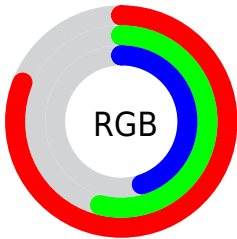

Distribution

- Red (81%)
- Green (54%)
- Blue (45%)