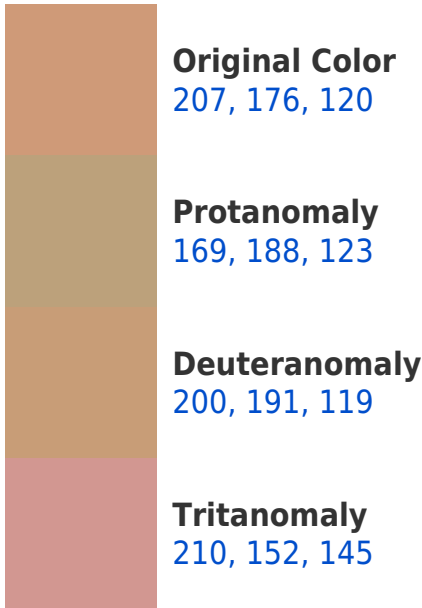

## **RYB 207, 176, 120 Background**

This preview shows how black text looks on a background with the RYB color 207, 176, 120.

This preview shows how white text looks on a background with the RYB color 207, 176, 120.

## Dichromacy

**Original Color**  
207, 176, 120

**Protanopia**  
141, 177, 125

**Deuteranopia**  
190, 196, 119

**Tritanopia**  
211, 149, 160

# Trichromacy

# Monochromacy