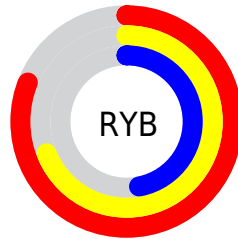

- Red (81%)
- Yellow (69%)
- Blue (47%)