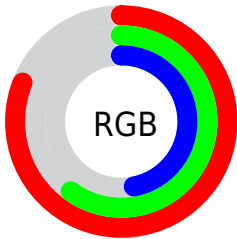

Distribution

- Red (81%)
- Green (60%)
- Blue (47%)