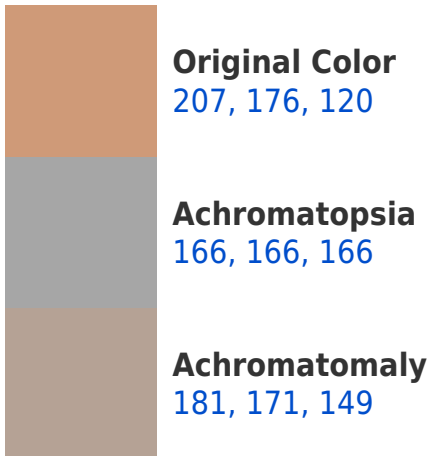

Monochromacy