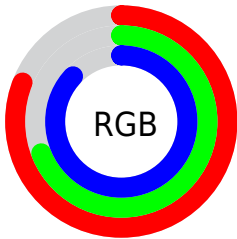

Distribution

Red (81%)

Green (69%)

Blue (87%)