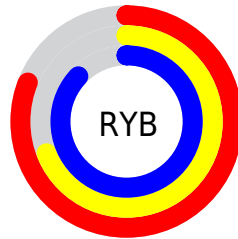

Red (81%)

Yellow (69%)

Blue (87%)