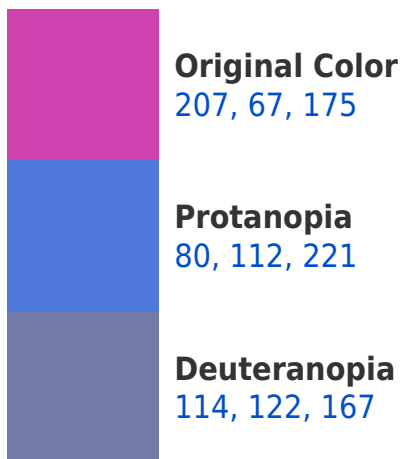

A 20% lighter version of the original color is **255, 125, 231**, and **149, 0, 122** is the 20% darker color. If you saturate the color by 10%, you get **207, 46, 170**, and if you desaturate by 10%, it is **207, 88, 180**.

Any Text WCAG AAA × Fail

If you want to check with other color combinations, try the [Color Contrast Checker](#).

RYB 207, 67, 175 Background

This preview shows how black text looks on a background with the RYB color 207, 67, 175.

This preview shows how white text looks on a background with the RYB color 207, 67, 175.

Color Blindness Simulation

Color vision deficiency is a very complex topic, and I could not describe the different causes any better than Wikipedia does, so if you want to learn more, you should check out their [article about color blindness](#).

Dichromacy

Tritanopia
199, 90, 96

Trichromacy

Original Color

207, 67, 175

Protanomaly

126, 102, 204

Deuteranomaly