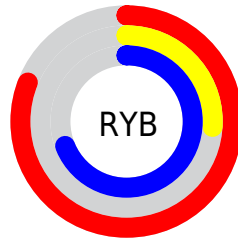

Red (81%)

Yellow (26%)

Blue (69%)