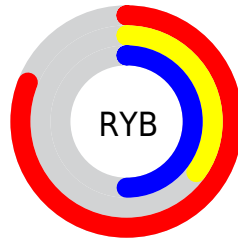

- Red (81%)
- Yellow (35%)
- Blue (50%)