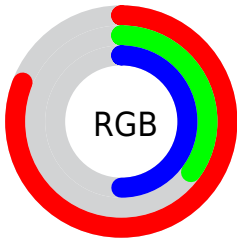

Distribution

- Red (81%)
- Green (35%)
- Blue (50%)