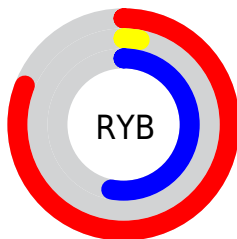

- Red (81%)
- Yellow (3%)
- Blue (53%)