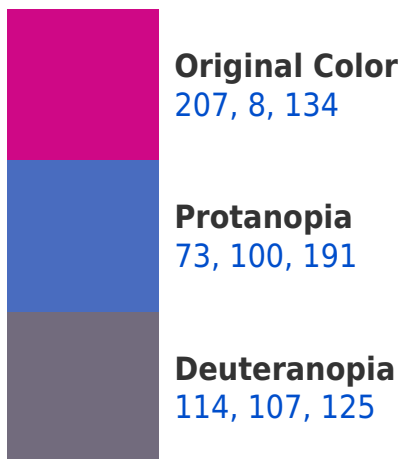

A 20% lighter version of the original color is **255, 92, 187**, and **147, 0, 84** is the 20% darker color. If you saturate the color by 10%, you get **207, 0, 131**, and if you desaturate by 10%, it is **207, 29, 142**.

RYB 207, 8, 134 Background

This preview shows how black text looks on a background with the RYB color 207, 8, 134.

This preview shows how white text looks on a background with the RYB color 207, 8, 134.

Dichromacy

Trichromacy

Original Color

207, 8, 134

Protanomaly

122, 72, 170

Deuteranomaly

148, 71, 128

Tritanomaly

204, 37, 84

Monochromacy

Original Color

207, 8, 134

Achromatopsia

82, 82, 82

Achromatomaly