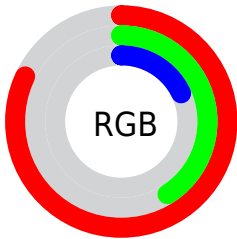

Distribution

- Red (82%)
- Green (41%)
- Blue (18%)