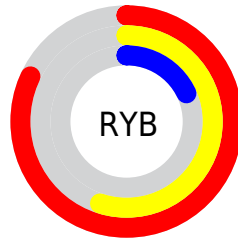

- Red (82%)
- Yellow (55%)
- Blue (18%)