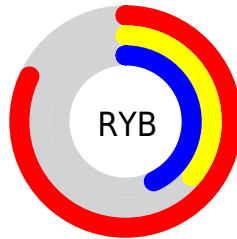

- Red (82%)
- Yellow (36%)
- Blue (43%)