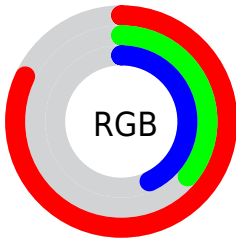

Distribution

- Red (82%)
- Green (36%)
- Blue (43%)