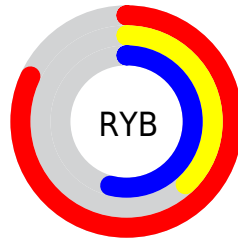

# Details

The RYB color **208, 98, 138** is a light color, and the websafe version is hex **CC6699**. A complement of this color would be **98, 165, 208**, and the grayscale version is **135, 135, 135**.

A 20% lighter version of the original color is **255, 152, 191**, and **150, 44, 88** is the 20% darker color. If you saturate the color by 10%, you get **208, 77, 125**, and if you desaturate by 10%, it is **208, 119, 151**.

# Distribution

Red (82%)

Green (38%)

Blue (54%)

Red (82%)

Yellow (38%)

Blue (54%)

Cyan (0%)