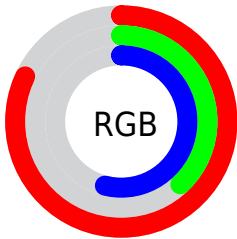

Distribution

Red (82%)

Green (38%)

Blue (54%)