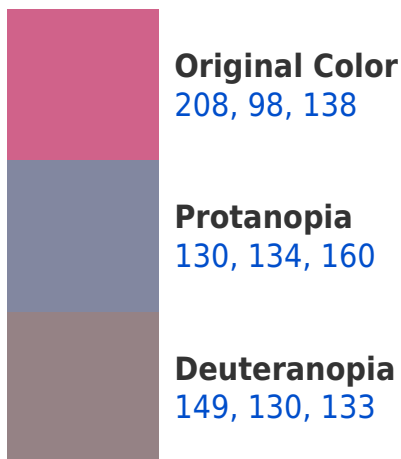

# Black Background

This preview shows how the RYB color 208, 98, 138 looks on a black background.

## **RYB 208, 98, 138 Background**

This preview shows how black text looks on a background with the RYB color 208, 98, 138.

This preview shows how white text looks on a background with the RYB color 208, 98, 138.

## Dichromacy

**Tritanopia**  
206, 103, 111

# Trichromacy

**Original Color**

208, 98, 138

**Protanomaly**

158, 121, 152

**Deuteranomaly**

170, 118, 135

**Tritanomaly**