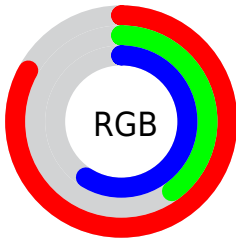

Distribution

- Red (83%)
- Green (40%)
- Blue (59%)