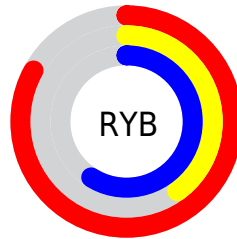

- Red (83%)
- Yellow (40%)
- Blue (59%)