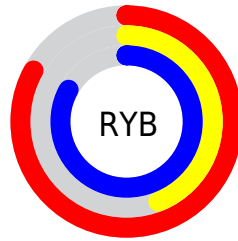

- Red (83%)
- Yellow (44%)
- Blue (83%)