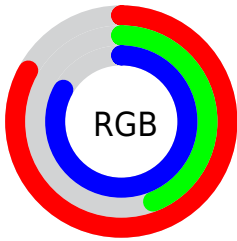

Distribution

- Red (83%)
- Green (44%)
- Blue (83%)