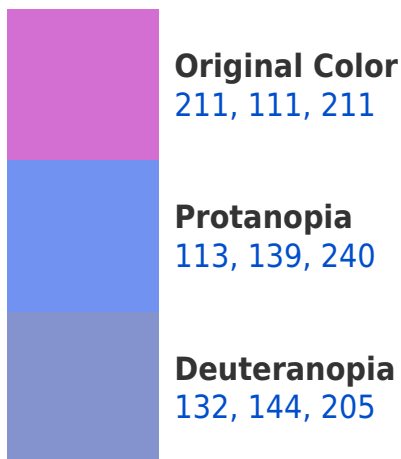

A 20% lighter version of the original color is **255, 166, 255**, and **154, 57, 156** is the 20% darker color. If you saturate the color by 10%, you get **211, 90, 211**, and if you desaturate by 10%, it is **211, 132, 211**.

111, 178, 211

105, 94, 105

168, 0, 168

41, 0, 41

Previews

White Background

This preview shows how the RYB color 211, 111, 211 looks on a white background.

Color Contrast Check

RVB 211, 111, 211 Background

This preview shows how black text looks on a background with the RYB color 211, 111, 211.

This preview shows how white text looks on a background with the RYB color 211, 111, 211.

Dichromacy

Tritanopia
202, 128, 138

Trichromacy

Original Color

211, 111, 211

Protanomaly

149, 133, 229

Deuteranomaly