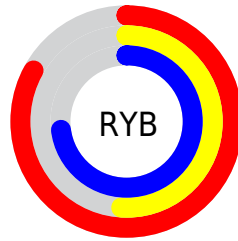

- Red (83%)
- Yellow (51%)
- Blue (73%)