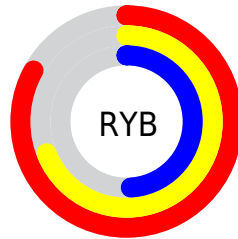

- Red (83%)
- Yellow (69%)
- Blue (49%)