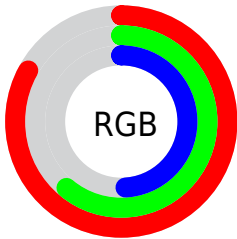

Distribution

- Red (83%)
- Green (61%)
- Blue (49%)