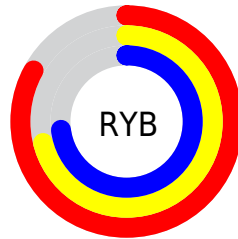

Details

The RYB color **211, 182, 185** is a light color, and the websafe version is hex **CCCCCC**. A complement of this color would be **182, 197, 211**, and the grayscale version is **191, 191, 191**.

A 20% lighter version of the original color is **255, 238, 241**, and **156, 129, 132** is the 20% darker color. If you saturate the color by 10%, you get **211, 161, 166**, and if you desaturate by 10%, it is **211, 203, 204**.

Distribution

Red (83%)

Green (71%)

Blue (73%)

Red (83%)

Yellow (71%)

Blue (73%)

Cyan (0%)