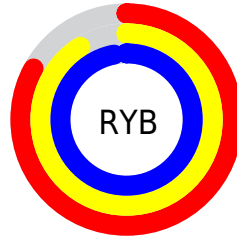

- Red (83%)
- Yellow (91%)
- Blue (97%)