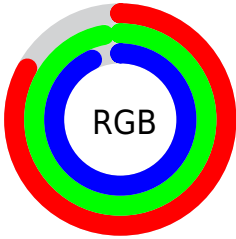

Distribution

- Red (83%)
- Green (97%)
- Blue (93%)