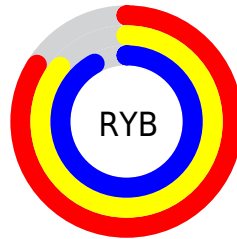

- Red (84%)
- Yellow (86%)
- Blue (92%)