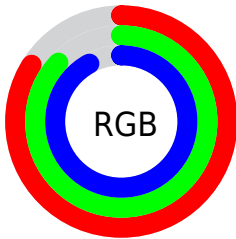

Distribution

- Red (84%)
- Green (87%)
- Blue (92%)