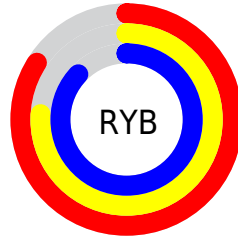

- Red (84%)
- Yellow (76%)
- Blue (87%)