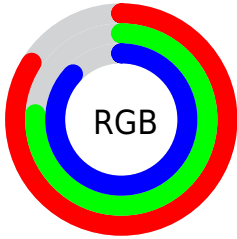

Distribution

- Red (84%)
- Green (76%)
- Blue (87%)