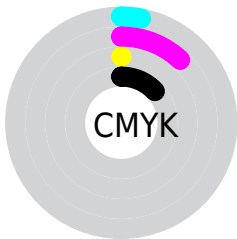

Details

The RYB color **214, 194, 221** is a light color, and the websafe version is hex **CCCCFF**. A complement of this color would be **194, 221, 214**, and the grayscale version is **203, 203, 203**.

A 20% lighter version of the original color is 255, 251, 255, and **159, 140, 166** is the 20% darker color. If you saturate the color by 10%, you get **208, 172, 221**, and if you desaturate by 10%, it is **220, 216, 221**.

Distribution

- Red (84%)
- Green (76%)
- Blue (87%)

- Red (84%)
- Yellow (76%)
- Blue (87%)

- Cyan (3%)
- Magenta (12%)
- Yellow (0%)
- Black (13%)

- Cyan (16%)
- Magenta (24%)
- Yellow (13%)

Brightness & Saturation Gradients