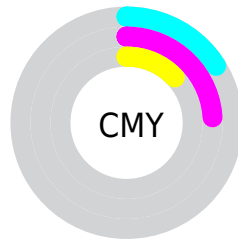

Details

The RYB color **214, 194, 221** is a light color, and the websafe version is hex **CCCCFF**. A complement of this color would be **194, 221, 214**, and the grayscale version is **203, 203, 203**.

A 20% lighter version of the original color is 255, 251, 255, and **159, 140, 166** is the 20% darker color. If you saturate the color by 10%, you get **208, 172, 221**, and if you desaturate by 10%, it is **220, 216, 221**.

Distribution

- Red (84%)
- Green (76%)
- Blue (87%)

- Red (84%)
- Yellow (76%)
- Blue (87%)

- Cyan (3%)
- Magenta (12%)
- Yellow (0%)
- Black (13%)

- Cyan (16%)
- Magenta (24%)
- Yellow (13%)

Brightness & Saturation Gradients

These gradients show how the RYB color 214, 194, 221 changes by changing the brightness by 10 percent. The first figure shows a shift by +10% for each color and the second figure -10%.

Similar to the brightness gradients but the following saturation gradients show a change of the RYB color 214, 194, 221 by changing the saturation by 10% instead.