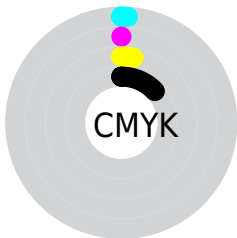

Details

The RYB color **214, 221, 216** is a light color, and the websafe version is hex **CCCCCC**. A complement of this color would be **216, 214, 221**, and the grayscale version is **220, 220, 220**.

A 20% lighter version of the original color is **255, 255, 255**, and **159, 166, 161** is the 20% darker color. If you saturate the color by 10%, you get **192, 221, 200**, and if you desaturate by 10%, it is **225, 221, 236**.

Distribution

- Red (86%)
- Green (87%)
- Blue (84%)

- Red (84%)
- Yellow (87%)
- Blue (85%)

- Cyan (1%)
- Magenta (0%)
- Yellow (3%)
- Black (13%)

- Cyan (14%)
- Magenta (13%)
- Yellow (16%)

Brightness & Saturation Gradients