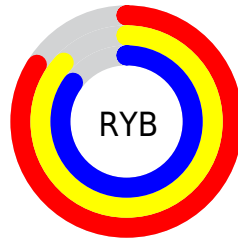

- Red (84%)
- Yellow (87%)
- Blue (85%)