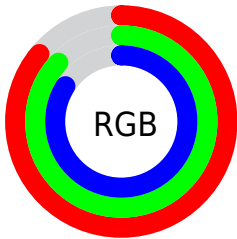

Distribution

- Red (86%)
- Green (87%)
- Blue (84%)