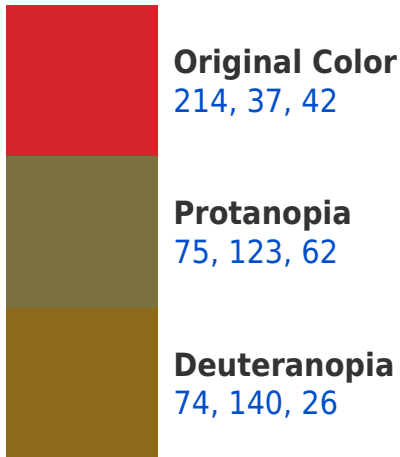

## White Background

This preview shows how the RYB color 214, 37, 42 looks on a white background.

## R Y B 214, 37, 42 Background

This preview shows how black text looks on a background with the R Y B color 214, 37, 42.

This preview shows how white text looks on a background with the R Y B color 214, 37, 42.

## Dichromacy

**Tritanopia**  
214, 38, 37

# Trichromacy

**Original Color**

214, 37, 42

**Protanomaly**

156, 98, 55

**Deuteranomaly**

167, 109, 32

**Tritanomaly**