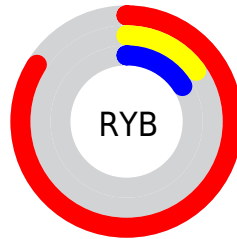

- Red (84%)
- Yellow (15%)
- Blue (16%)