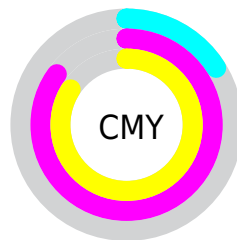

# Details

The RYB color **214, 37, 42** is a dark color, and the websafe version is hex **CC3333**. The color can be described as dark washed red. A complement of this color would be **37, 127, 214**, and the grayscale version is **91, 91, 91**.

A 20% lighter version of the original color is **255, 102, 89**, and **150, 0, 0** is the 20% darker color. If you saturate the color by 10%, you get **214, 16, 21**, and if you desaturate by 10%, it is **214, 58, 63**.

# Distribution

- Red (84%)
- Green (15%)
- Blue (16%)

- Red (84%)
- Yellow (15%)
- Blue (16%)

- Cyan (0%)
- Magenta (83%)
- Yellow (80%)
- Black (16%)

- Cyan (16%)
- Magenta (85%)
- Yellow (84%)

# Brightness & Saturation Gradients

These gradients show how the RYB color 214, 37, 42 changes by changing the brightness by 10 percent. The first figure shows a shift by +10% for each color and the second figure -10%.