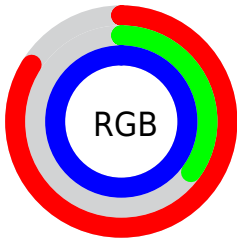

Distribution

- Red (84%)
- Green (35%)
- Blue (100%)