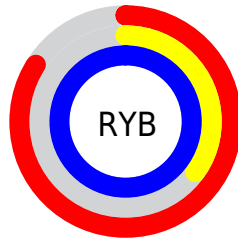

- Red (84%)
- Yellow (35%)
- Blue (100%)