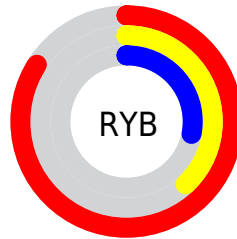

- Red (84%)
- Yellow (38%)
- Blue (28%)