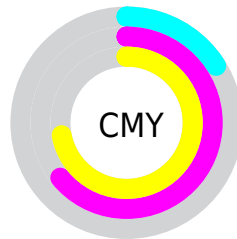

# Details

The RYB color **214, 96, 71** is a dark color, and the websafe version is hex **CC6633**. The color can be described as dark muted red. A complement of this color would be **71, 137, 214**, and the grayscale version is **126, 126, 126**.

A 20% lighter version of the original color is **255, 152, 120**, and **153, 39, 26** is the 20% darker color. If you saturate the color by 10%, you get **214, 78, 50**, and if you desaturate by 10%, it is **214, 113, 92**.

# Distribution

- Red (84%)
- Green (36%)
- Blue (28%)

- Red (84%)
- Yellow (38%)
- Blue (28%)

- Cyan (0%)
- Magenta (57%)
- Yellow (67%)
- Black (16%)

- Cyan (16%)
- Magenta (64%)
- Yellow (72%)

# Brightness & Saturation Gradients

These gradients show how the RYB color 214, 96, 71 changes by changing the brightness by 10 percent. The first figure shows a shift by +10% for each color and the second figure -10%.