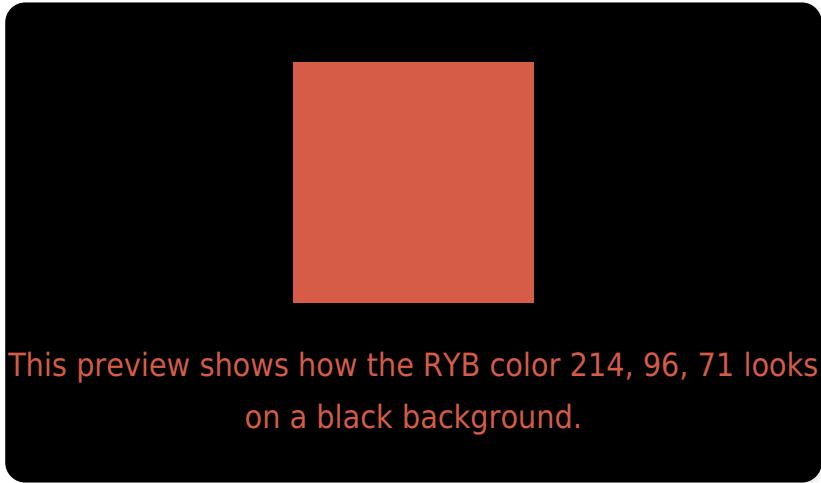

## White Background

This preview shows how the RYB color 214, 96, 71 looks on a white background.

# Black Background