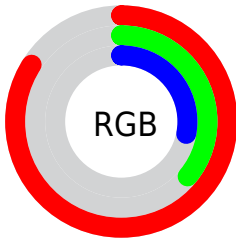

Distribution

- Red (84%)
- Green (36%)
- Blue (28%)