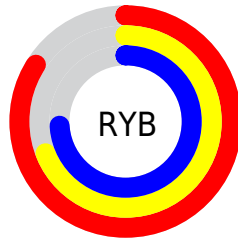

- Red (84%)
- Yellow (69%)
- Blue (74%)