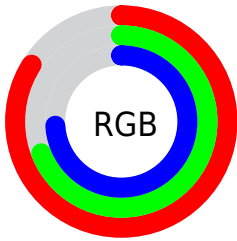

Distribution

- Red (84%)
- Green (69%)
- Blue (74%)