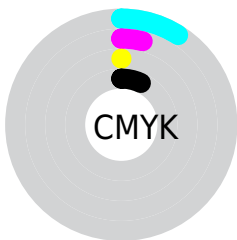

Details

The RYB color **215, 222, 236** is a light color, and the websafe version is hex **CCCCCC**. A complement of this color would be **234, 236, 215**, and the grayscale version is **224, 224, 224**.

A 20% lighter version of the original color is **255, 255, 255**, and **160, 167, 180** is the 20% darker color. If you saturate the color by 10%, you get **191, 206, 236**, and if you desaturate by 10%, it is **239, 238, 236**.

Distribution

Red (84%)

Green (89%)

Blue (93%)

Red (84%)

Yellow (87%)

Blue (93%)

Cyan (9%)

Magenta (4%)

Yellow (0%)

Black (7%)

Cyan (16%)

Magenta (12%)

Yellow (7%)

Brightness & Saturation Gradients

These gradients show how the RYB color 215, 222, 236 changes by changing the brightness by 10 percent. The first figure shows a shift by +10% for each color and the second figure -10%.