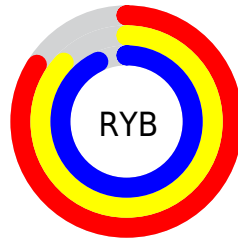

Details

The RYB color **215, 222, 236** is a light color, and the websafe version is hex **CCCCCC**. A complement of this color would be **234, 236, 215**, and the grayscale version is **224, 224, 224**.

A 20% lighter version of the original color is **255, 255, 255**, and **160, 167, 180** is the 20% darker color. If you saturate the color by 10%, you get **191, 206, 236**, and if you desaturate by 10%, it is **239, 238, 236**.

Distribution

Red (84%)

Green (89%)

Blue (93%)

Red (84%)

Yellow (87%)

Blue (93%)

Cyan (9%)