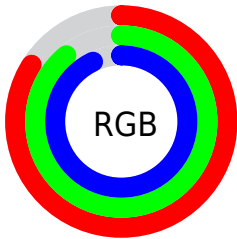

Distribution

Red (84%)

Green (89%)

Blue (93%)