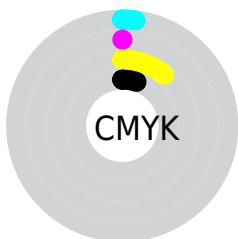

- Cyan (2%)
- Magenta (0%)
- Yellow (11%)
- Black (5%)