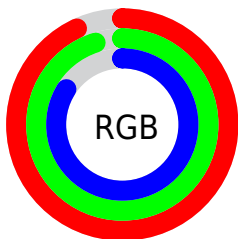

Distribution

- Red (93%)
- Green (95%)
- Blue (84%)