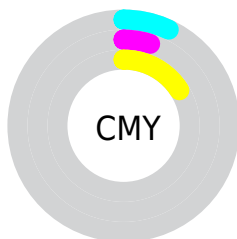

Details

The RYB color **215, 242, 219** is a light color, and the websafe version is hex **FFFFCC**. A complement of this color would be **219, 215, 242**, and the grayscale version is **238, 238, 238**.

A 20% lighter version of the original color is **255, 255, 255**, and **160, 186, 164** is the 20% darker color. If you saturate the color by 10%, you get **191, 242, 199**, and if you desaturate by 10%, it is **239, 242, 239**.

Distribution

- Red (93%)
- Green (95%)
- Blue (84%)

- Red (84%)
- Yellow (95%)
- Blue (86%)

- Cyan (2%)
- Magenta (0%)
- Yellow (11%)
- Black (5%)

- Cyan (7%)
- Magenta (5%)
- Yellow (16%)

Brightness & Saturation Gradients

These gradients show how the RYB color 215, 242, 219 changes by changing the brightness by 10 percent. The first figure shows a shift by +10% for each color and the second figure -10%.

Similar to the brightness gradients but the following saturation gradients show a change of the RYB color 215, 242, 219 by changing the saturation by 10% instead.