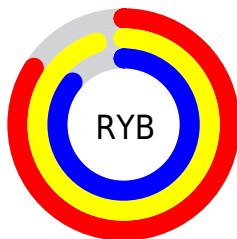

- Red (84%)
- Yellow (95%)
- Blue (86%)