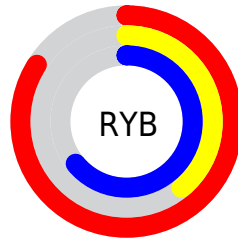

- Red (84%)
- Yellow (39%)
- Blue (64%)