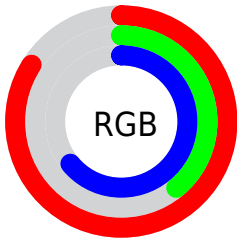

Distribution

- Red (84%)
- Green (39%)
- Blue (64%)