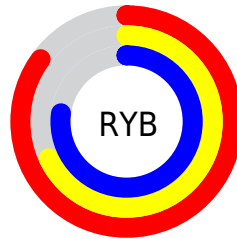

# Details

The RYB color **216, 173, 196** is a light color, and the websafe version is hex **CC9999**. A complement of this color would be **173, 202, 216**, and the grayscale version is **188, 188, 188**.

A 20% lighter version of the original color is **255, 229, 253**, and **161, 120, 142** is the 20% darker color. If you saturate the color by 10%, you get **216, 151, 186**, and if you desaturate by 10%, it is **216, 195, 206**.

# Distribution

Red (85%)

Green (68%)

Blue (77%)

Red (85%)

Yellow (68%)

Blue (77%)

Cyan (0%)