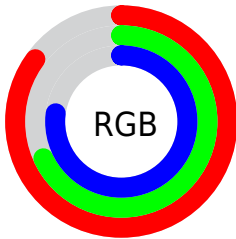

Distribution

Red (85%)

Green (68%)

Blue (77%)