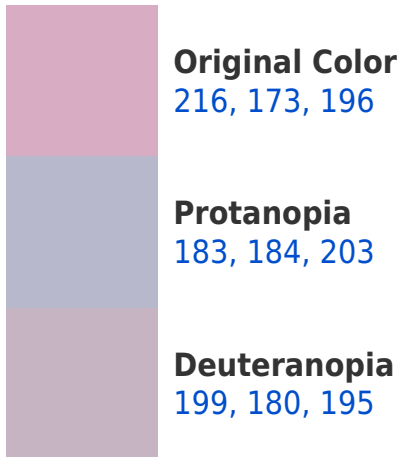

Color Blindness Simulation

Color vision deficiency is a very complex topic, and I could not describe the different causes any better than Wikipedia does, so if you want to learn more, you should check out their [article about color blindness](#).

Dichromacy