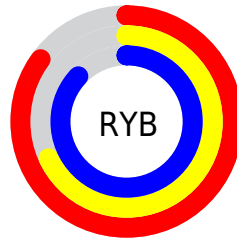

Details

The RYB color **216, 174, 221** is a light color, and the websafe version is hex **CC99CC**. A complement of this color would be **174, 221, 216**, and the grayscale version is **192, 192, 192**.

A 20% lighter version of the original color is **255, 230, 255**, and **161, 121, 166** is the 20% darker color. If you saturate the color by 10%, you get **214, 152, 221**, and if you desaturate by 10%, it is **218, 196, 221**.

Distribution

Red (85%)

Green (68%)

Blue (87%)

Red (85%)

Yellow (68%)

Blue (87%)

Cyan (2%)