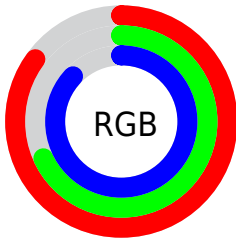

Distribution

Red (85%)

Green (68%)

Blue (87%)