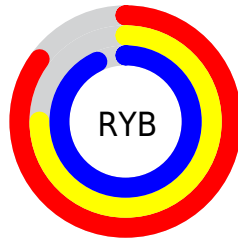

- Red (85%)
- Yellow (75%)
- Blue (93%)