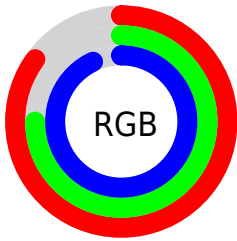

Distribution

- Red (85%)
- Green (75%)
- Blue (93%)