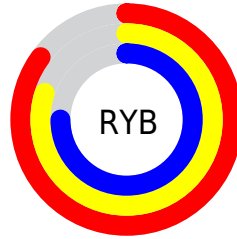

- Red (85%)
- Yellow (80%)
- Blue (75%)