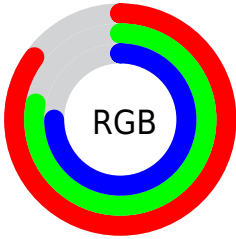

Distribution

- Red (85%)
- Green (78%)
- Blue (75%)