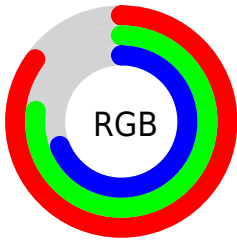

Distribution

Red (85%)

Green (77%)

Blue (69%)