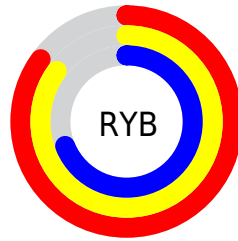

Details

The RYB color **216, 216, 176** is a light color, and the websafe version is hex **CCCCCC**. A complement of this color would be **176, 189, 216**, and the grayscale version is **200, 200, 200**.

A 20% lighter version of the original color is **234, 255, 232**, and **161, 161, 123** is the 20% darker color. If you saturate the color by 10%, you get **216, 216, 154**, and if you desaturate by 10%, it is **216, 216, 198**.

Distribution

Red (85%)

Green (77%)

Blue (69%)

Red (85%)

Yellow (85%)

Blue (69%)

Cyan (0%)